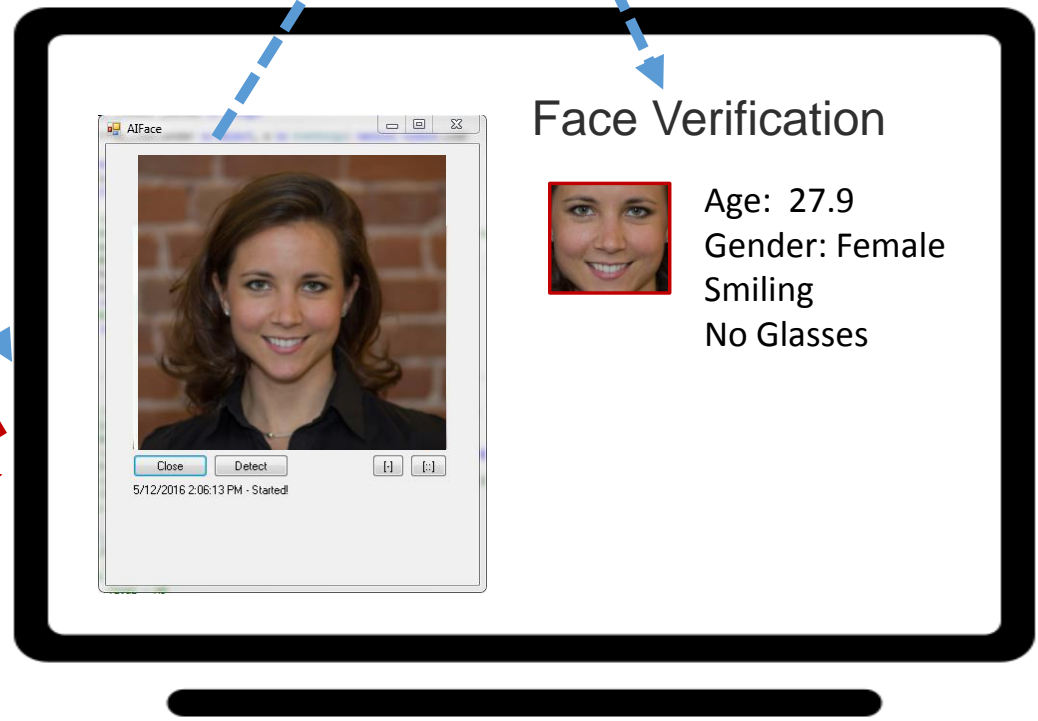

2
Take pic!

1
Get distance
20cm

Microsoft Cognitive Services
Face API

Face Verification

Age: 27.9
Gender: Female
Smiling
No Glasses